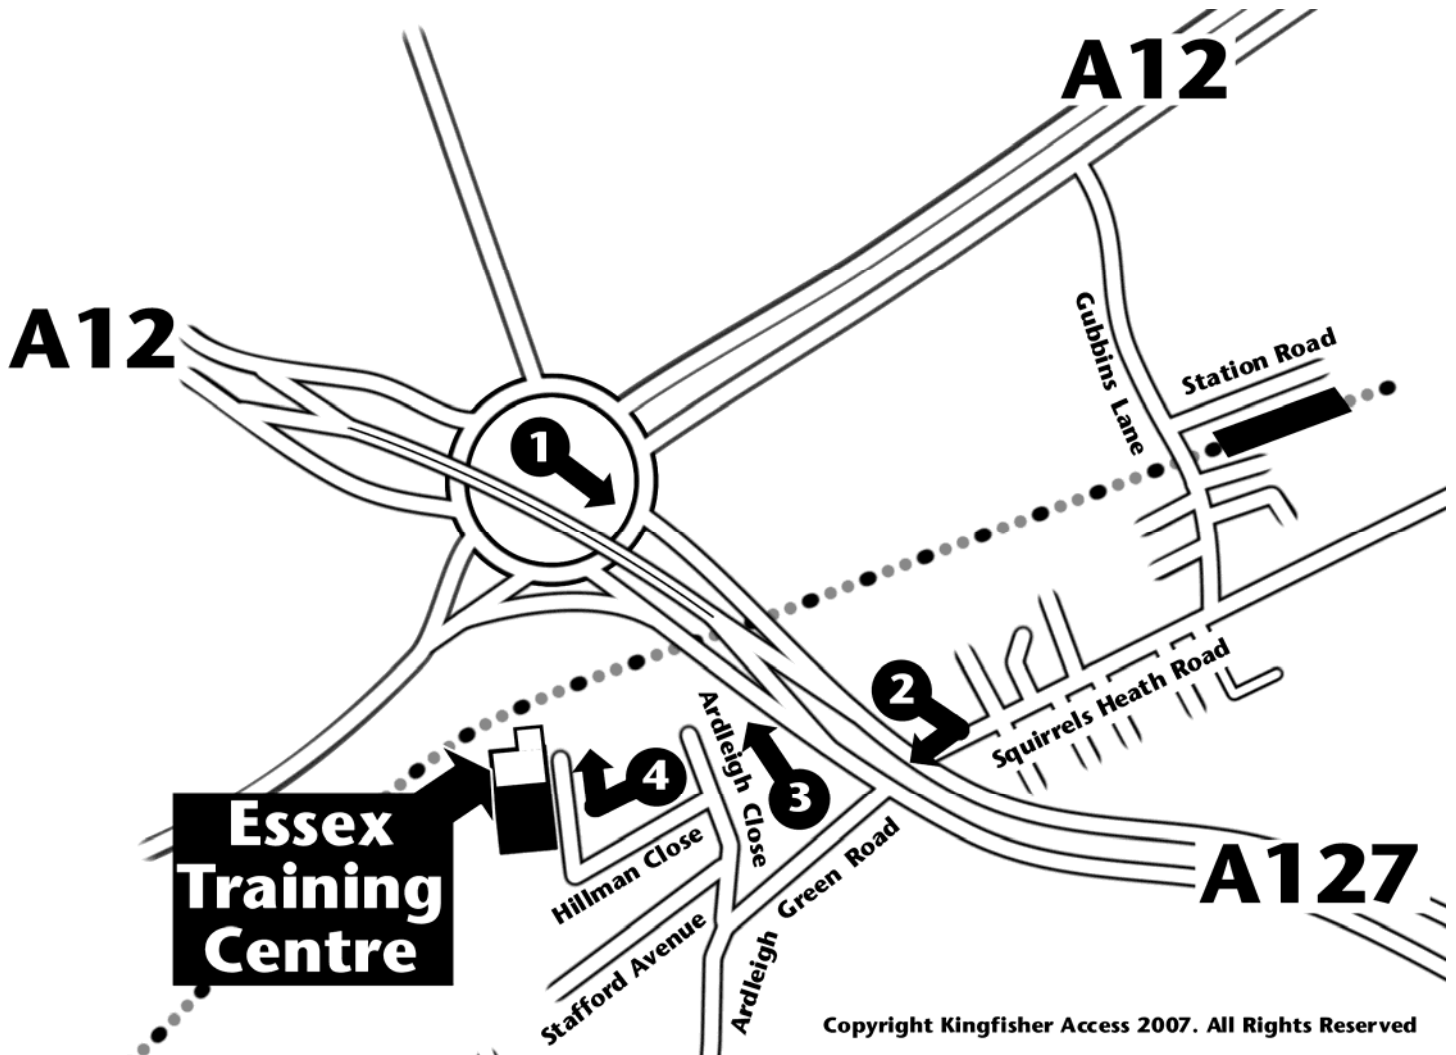

Kingfisher Access

Hornchurch Training Centre:
Unit 5, Stafford Industrial Estate, Hillman Close, Hornchurch RM11 2SJ

Directions by road , heading out of London on the A12

Travelling out of London on the A12, you will come to a large roundabout (Gallows Hill) with a flyover at Romford:

1. Either go over the flyover, or go round the roundabout taking the 3rd exit, in both cases following signs to A127/Southend and M25
2. After 400yds (MacDonalds on your left), move into the right hand lane, and after another 200yds turn right at the traffic lights into **Ardleigh Green Road** signposted Hornchurch (Kwik-Fit is on your right at the junction)
3. After approximately 150 yards, turn first right into **Ardleigh Close**
4. After 50 yards turn second left into **Hillman Close** (Stafford Industrial Estate). Follow the road round to the right - we are the last unit on the left (past CEF and Plumb Centre)