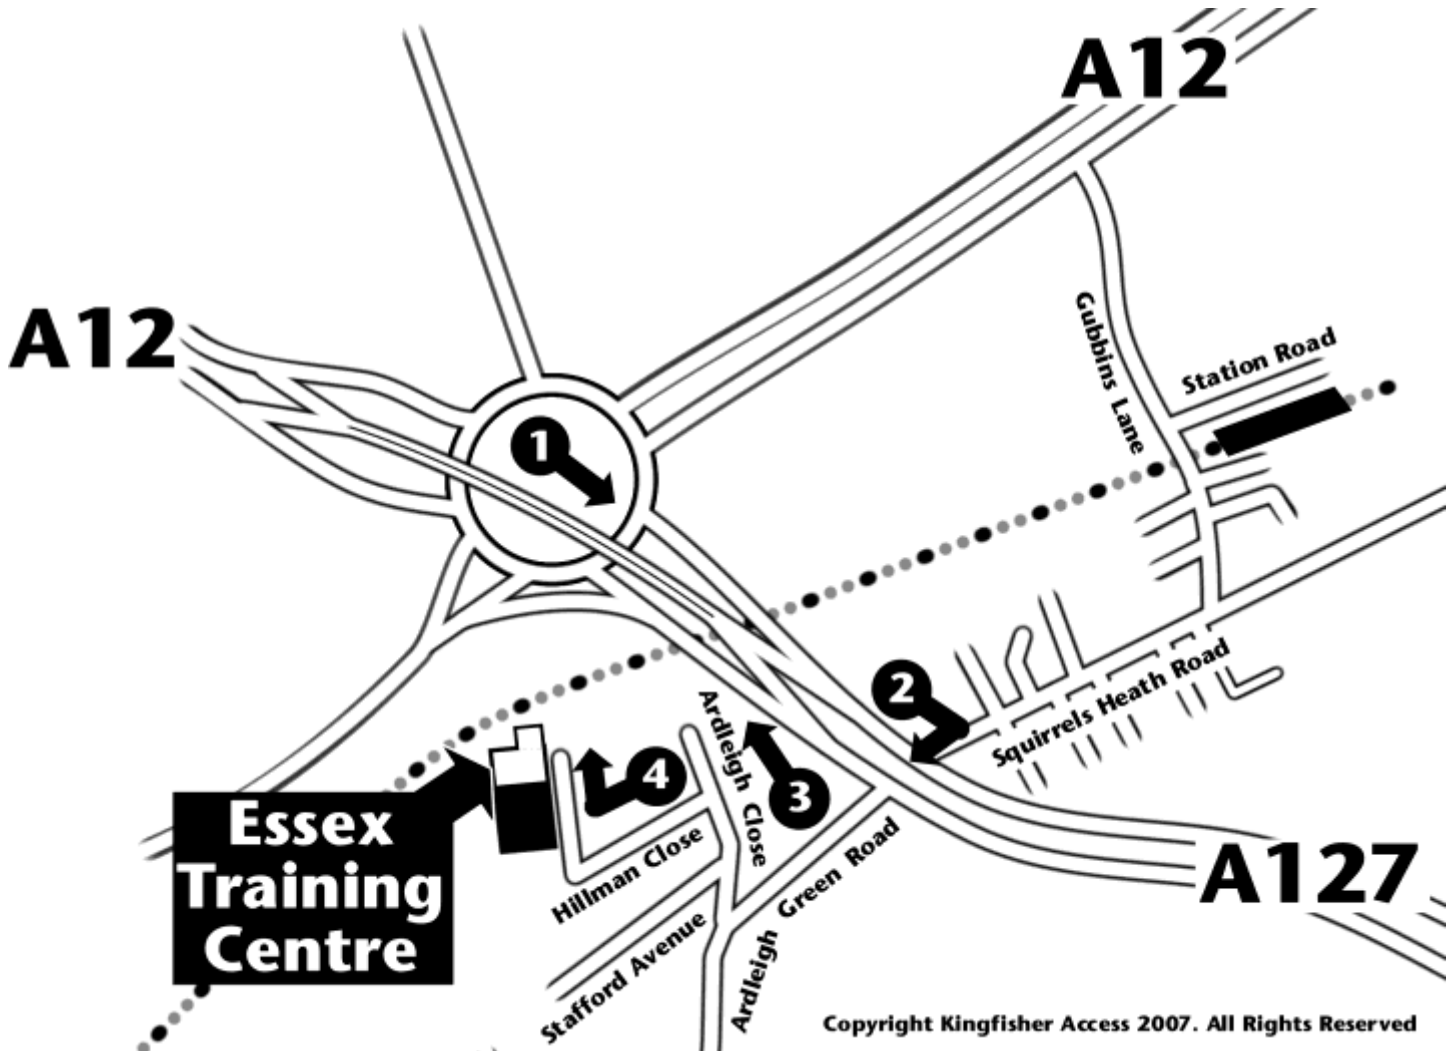

Kingfisher Access

Hornchurch Training Centre:
Unit 5, Stafford Industrial Estate, Hillman Close, Hornchurch RM11 2SJ

Directions by road , heading out of London on the A12

Travelling out of London on the A12, you will come to a large roundabout (Gallows Hill) with a flyover at Romford:

1. Either go over the flyover, or go round the roundabout taking the 3rd exit, in both cases following signs to A127/Southend and M25
2. After 400yds (MacDonalds on your left), move into the right hand lane, and after another 200yds turn right at the traffic lights into **Ardleigh Green Road** signposted Hornchurch (Kwik-Fit is on your right at the junction)
3. After approximately 150 yards, turn first right into **Ardleigh Close**
4. After 50 yards turn second left into **Hillman Close** (Stafford Industrial Estate). Follow the road round to the right - we are the last unit on the left (past CEF and Plumb Centre)