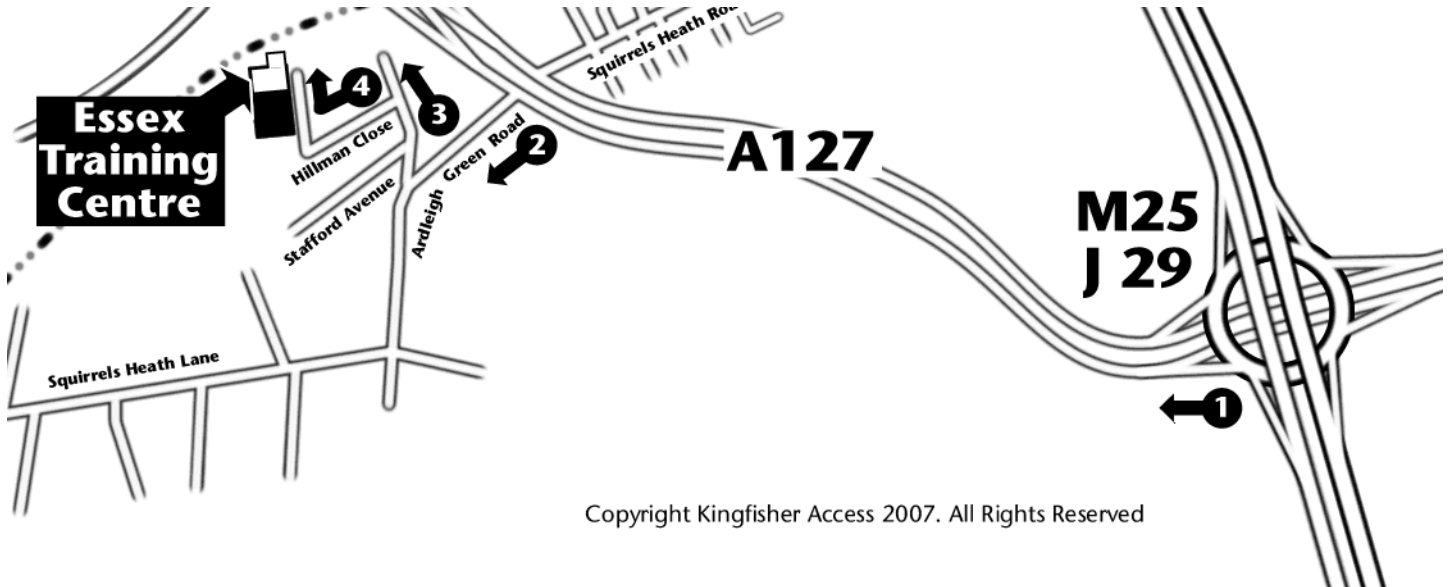

# Kingfisher Access

Hornchurch Training Centre:  
Unit 5, Stafford Industrial Estate, Hillman Close, Hornchurch RM11 2SJ

## Directions by road from M25, Junction 29

This is the best route if you are coming from either the M25 anticlockwise (ie from Dartford Crossing), or on the A127 from Southend etc:

1. If you are travelling on the A127 from Southend direction, pass under the split-level interchange of Junction 29 of the M25, keeping on the A127. If you are travelling anticlockwise on the M25 (from Dartford crossing) leave the M25 at junction 29, taking the first exit onto the A127, signposted Romford
2. At the first set of traffic lights (about 2 miles) turn left into **Ardleigh Green Road** signposted Hornchurch (Kwik-Fit is on the junction)
3. After approximately 150 yards, turn first right into **Ardleigh Close**
4. After 50 yards turn second left into **Hillman Close** (Stafford Industrial Estate). Follow the road round to the right - we are the last unit on the left (past CEF and Plumb Centre)