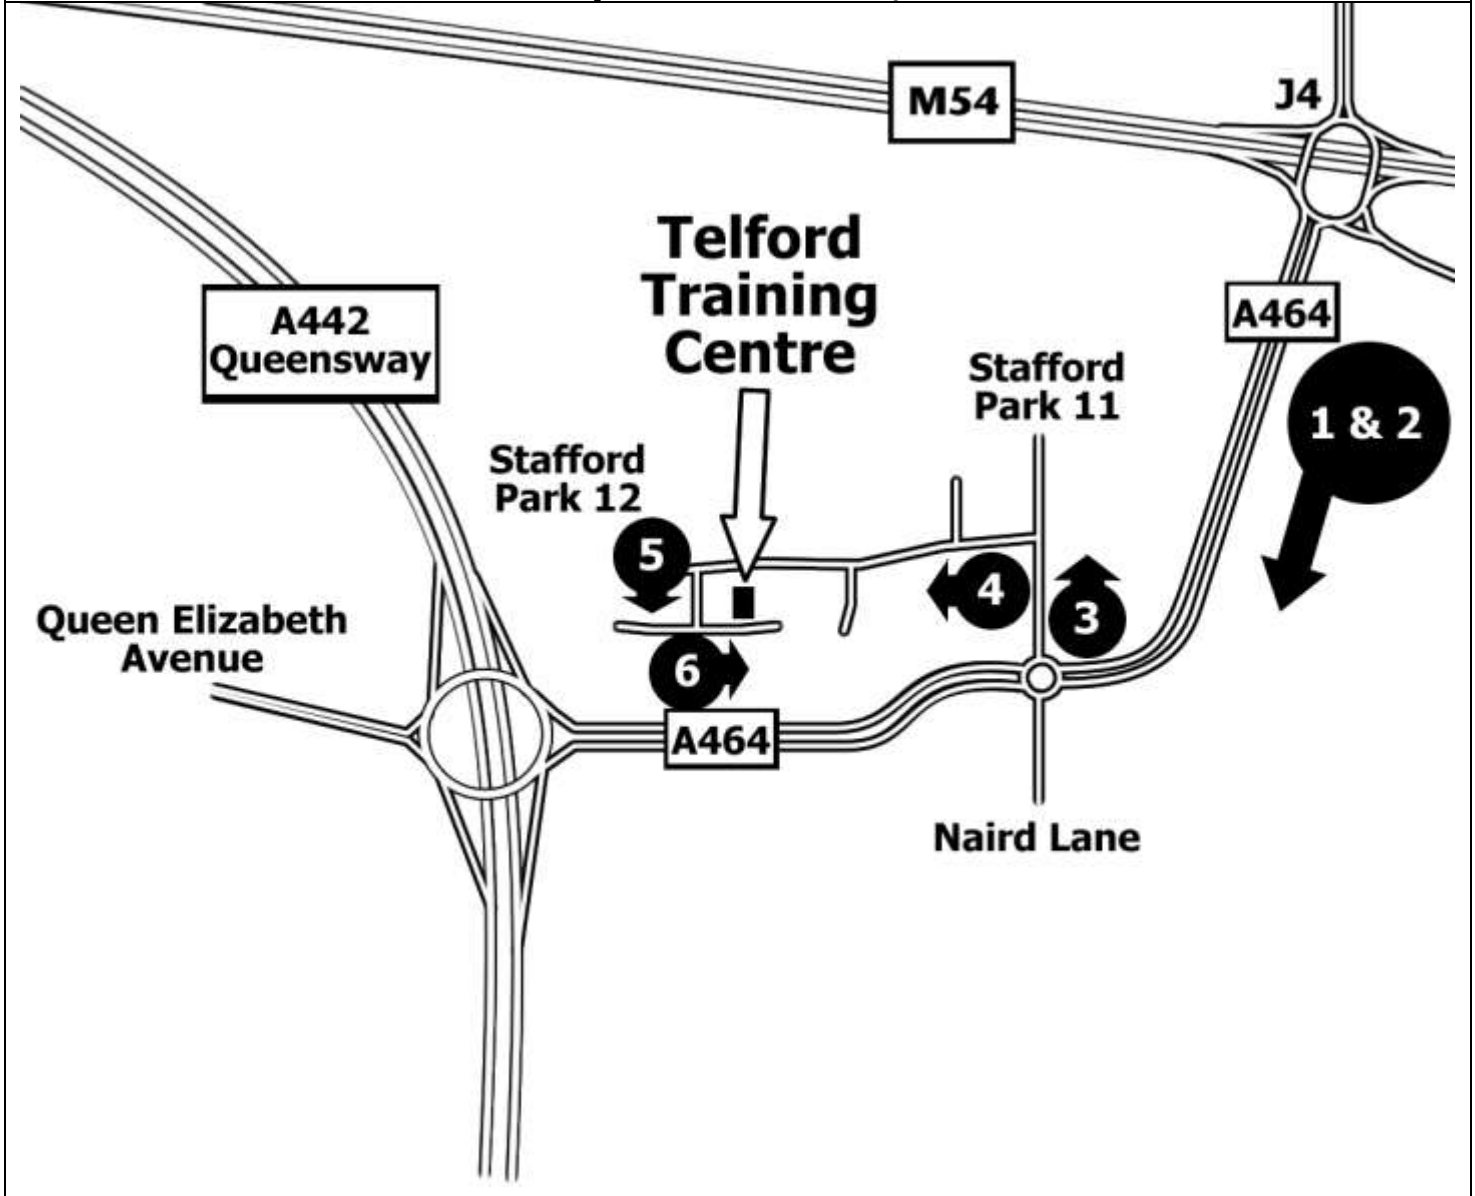

Kingfisher Access

Telford Training Centre:
Unit 2, Stafford Park 12, Telford, Shropshire, TF3 3BJ
Tel 01952 299000

Directions By Road From M54, Junction 4

1. Leave M54 at junction 4 (signposted Telford East & Ironbridge)
2. Exit roundabout onto A464, signposted Telford & Bridgenorth A442 (2nd exit if travelling West, 4th exit if travelling east)
3. At Naird roundabout, turn right, taking 3rd exit into Stafford Park 11
4. Take first turning on left into Stafford Park 12, keeping straight on to the T-junction at the end
5. Turn left
6. After 50 yards turn left again – the training centre is 75 yards on your left